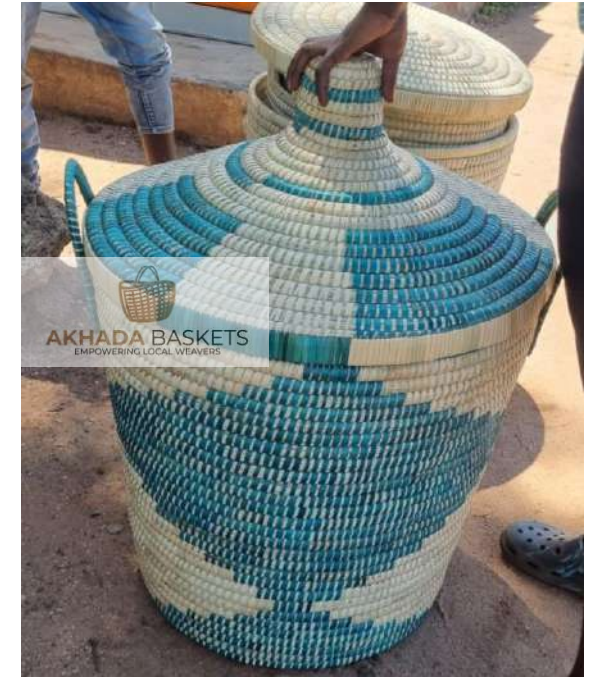

Chisoti Laundry Basket

Size: Large
Dimensions: 45cm × 55cm
Shape: Cony
Item Code: CLB04
Price: 18 USD

Suggested uses

- Holding dirty clothes as they build up to be washed and storing clean dry clothes.